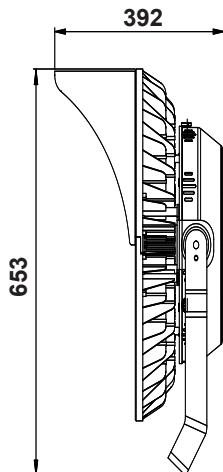

Installation

- Heavy duty yoke mount secured with bolt

Listings

- IP65, For use in wet locations
- Patent Pending

Dimensions

unit:mm

Ordering information

Sample Number: LT-SD-277V-600W-15-50K- Black